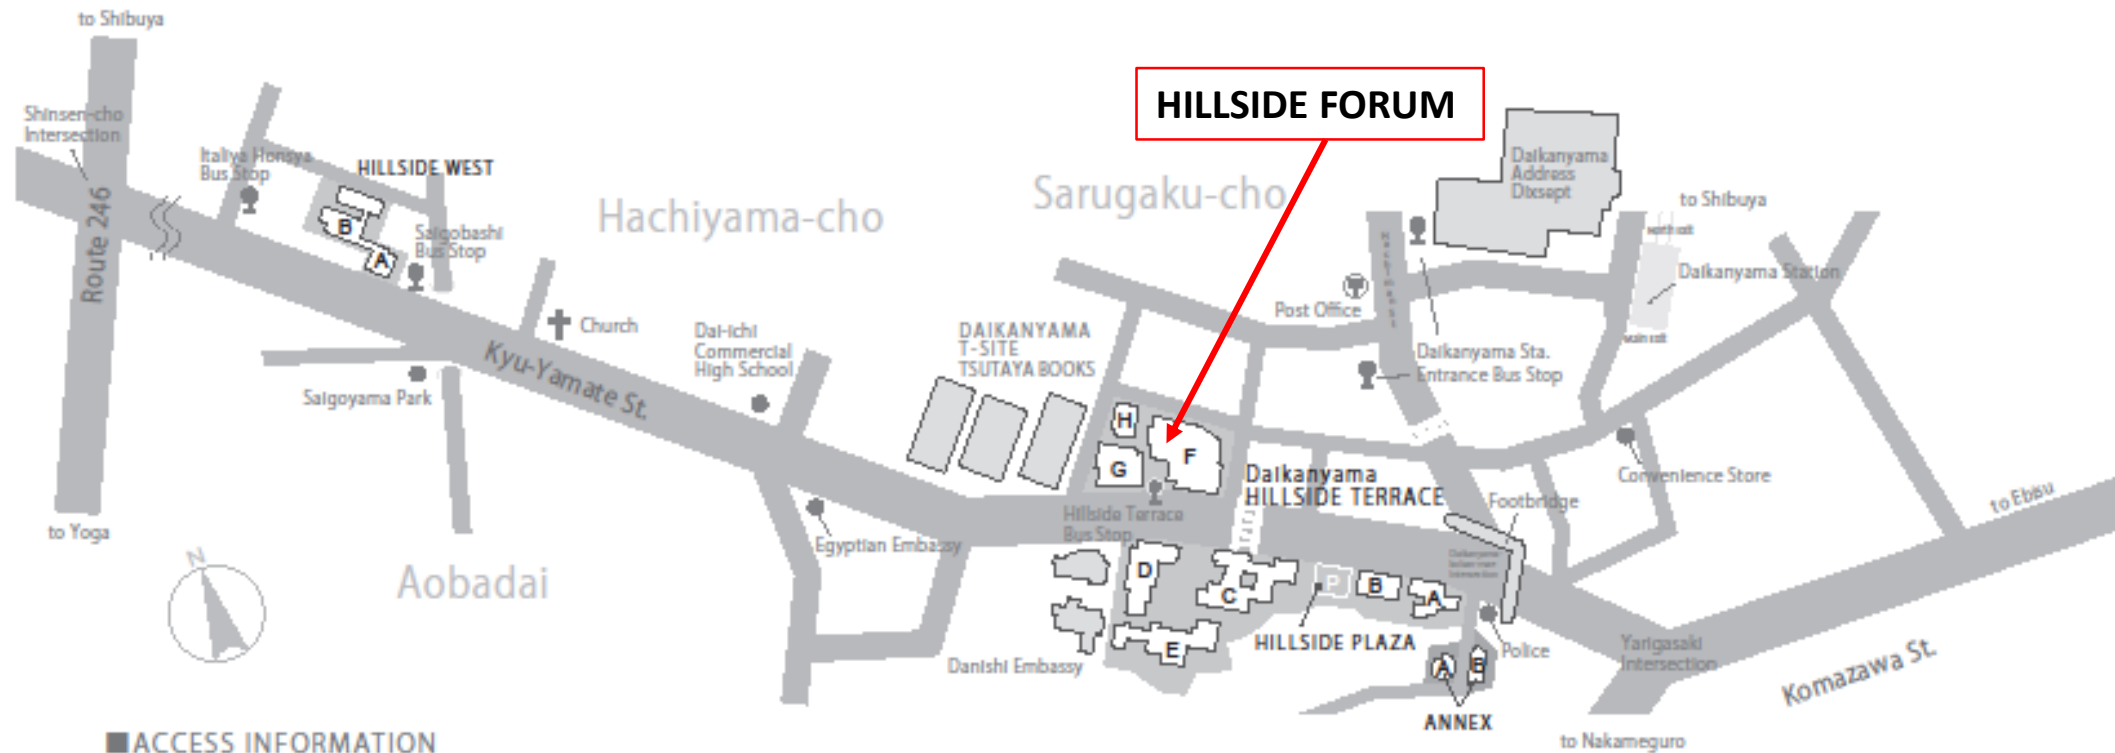

HILLSIDE TERRACE MAP

ACCESS INFORMATION

● Daikanyama HILLSIDE TERRACE

By train:

3-minute walk from Daikanyama Station (Tokyu Toyoko Line)

7-minute walk from Nakameguro Station (Tokyu Toyoko Line, Tokyo Metro Hibiya Line)

10-minute walk from Ebisu Station (JR Yamanote / Saikyo Line, Tokyo Metro Hibiya Line)

By bus:

From Shibuya Station South Exit, bus stop no. 35, take the Daikanyama Loop Line (Tokyu Transsés bus) to Hillside Terrace bus stop